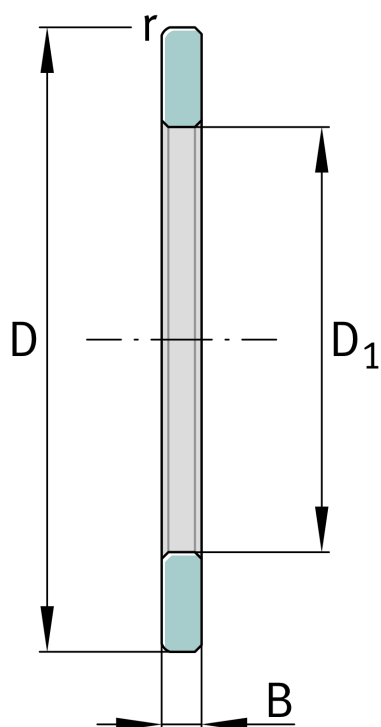

**GS81236**

Housing locating washer

Schaeffler ID:
0000224890000Axial cylindrical roller bearings 812, single
direction, comprising K812, GS, WS

Technical information

**Main Dimensions & Performance Data**

D	250 mm	Outside diameter
D ₁	183 mm	Bore diameter Housing washer
B	17 mm	Width outer ring
	3,13 kg	Weight

Dimensions

	S	Locating feature bearing outer ring
r _{min}	1,5 mm	Minimum chamfer dimension