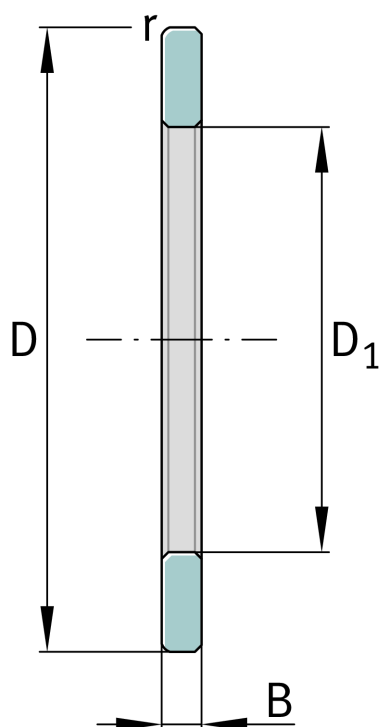


**GS81244**

Housing locating washer

Schaeffler ID:  
0000225350000Axial cylindrical roller bearings 812, single  
direction, comprising K812, GS, WS

## Technical information

**Main Dimensions & Performance Data**

D	300 mm	Outside diameter
D <sub>1</sub>	224 mm	Bore diameter Housing washer
B	18,5 mm	Width outer ring
	4,54 kg	Weight

**Dimensions**

	S	Locating feature bearing outer ring
r <sub>min</sub>	2 mm	Minimum chamfer dimension