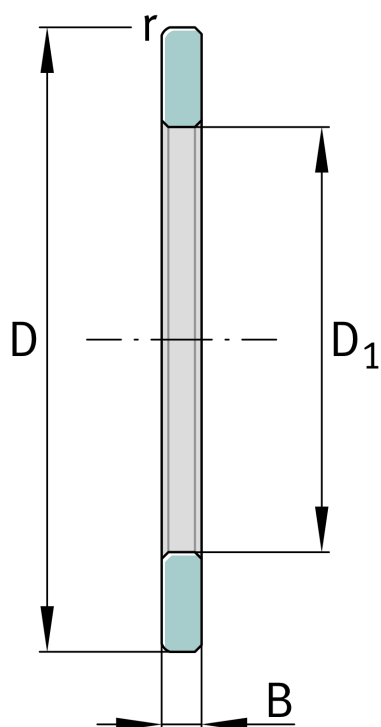

**GS81248**

Housing locating washer

Schaeffler ID:
0000225510000Axial cylindrical roller bearings 812, single
direction, comprising K812, GS, WS

Technical information

**Main Dimensions & Performance Data**

D	340 mm	Outside diameter
D ₁	244 mm	Bore diameter Housing washer
B	23 mm	Width outer ring
	7,9 kg	Weight

Dimensions

	S	Locating feature bearing outer ring
r _{min}	2,1 mm	Minimum chamfer dimension