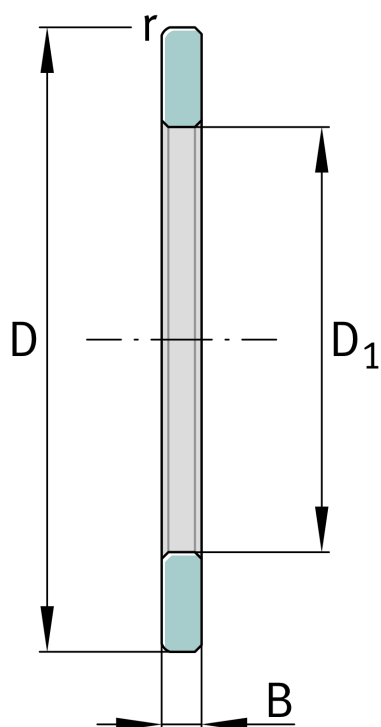

**GS81252**

Housing locating washer

Schaeffler ID:
0000225940000Axial cylindrical roller bearings 812, single
direction, comprising K812, GS, WS

Technical information

**Main Dimensions & Performance Data**

D	360 mm	Outside diameter
D ₁	264 mm	Bore diameter Housing washer
B	23,5 mm	Width outer ring
	8,6 kg	Weight

Dimensions

	S	Locating feature bearing outer ring
r _{min}	2,1 mm	Minimum chamfer dimension