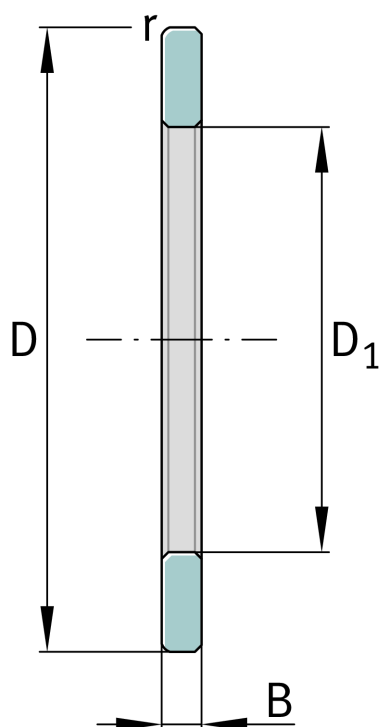


**GS81260**

Housing locating washer

Schaeffler ID:
0000226320000Axial cylindrical roller bearings 812, single
direction, comprising K812, GS, WS

Technical information

**Main Dimensions & Performance Data**

D	420 mm	Outside diameter
D ₁	304 mm	Bore diameter Housing washer
B	28,5 mm	Width outer ring
	14,6 kg	Weight

Dimensions

	S	Locating feature bearing outer ring
r _{min}	3 mm	Minimum chamfer dimension