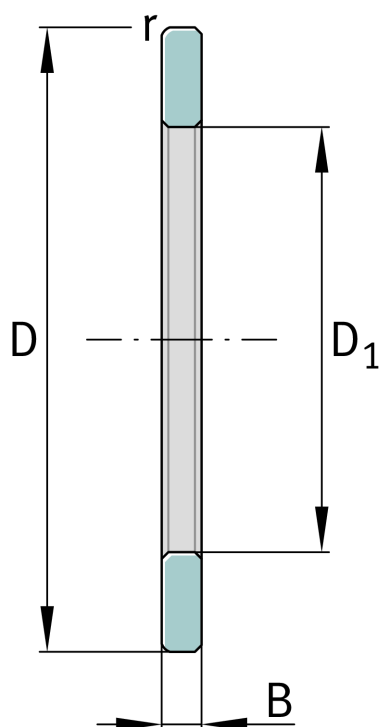


**GS89412**

Housing locating washer

Schaeffler ID:
0001883790000Axial cylindrical roller bearings 894, single
direction, comprising K894, GS, WS

Technical information

**Main Dimensions & Performance Data**

D	130 mm	Outside diameter
D ₁	62 mm	Bore diameter Housing washer
B	14 mm	Width outer ring
	1,12 kg	Weight

Dimensions

	S	Locating feature bearing outer ring
r _{min}	1,5 mm	Minimum chamfer dimension