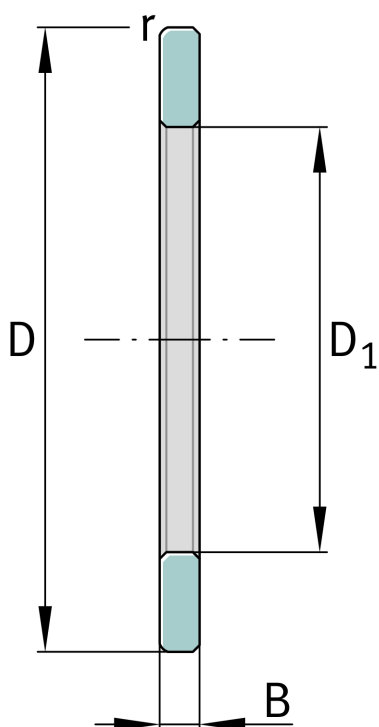


**GS89414**

Housing locating washer

Schaeffler ID:
0001883950000Axial cylindrical roller bearings 894, single
direction, comprising K894, GS, WS

Technical information

**Main Dimensions & Performance Data**

D	150 mm	Outside diameter
D ₁	73 mm	Bore diameter Housing washer
B	16 mm	Width outer ring
	1,67 kg	Weight

Dimensions

	S	Locating feature bearing outer ring
r _{min}	2 mm	Minimum chamfer dimension