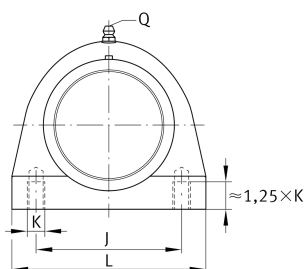

PSHE30-TV-FA125.5

Plummer block housing unit

Schaeffler ID:
0573407810000

Plummer block housing unit PSHE..-TV,
RIBB plastic

Technical information

Main Dimensions & Performance Data

d	30 mm	Bore diameter
L	101 mm	Length
H ₂	84 mm	Height
	0,57 kg	Weight

Dimensions

H	42,9 mm	Distance shaft axis
	GEH-SHE06-TV	Housing
	GRAE30-NPP-B- FA107/125.5	Bearing designation
A	42,5 mm	Width (base)
	KASK06-S-G	End cap
B ₁	35,8 mm	Locking collar total width
S	26,8 mm	Distance raceway
	KASK06-S-R-NBR	Open protecting cap
Q	1/4 - 28 UNF	Connection thread lubrication

Mounting dimensions

J	76,2 mm	Distance fixing bore
---	---------	----------------------