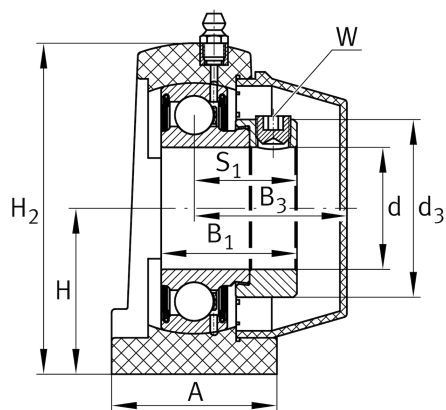

PSHE30-TV-FA125.5

Plummer block housing unit

Schaeffler ID:
0573407810000

Plummer block housing unit PSHE..-TV,
RIBB plastic

Technical information

Main Dimensions & Performance Data

d	30 mm	Bore diameter
L	101 mm	Length
H ₂	84 mm	Height
	0,57 kg	Weight

Dimensions

H	42,9 mm	Distance shaft axis
	GEH-SHE06-TV	Housing
	GRAE30-NPP-B- FA107/125.5	Bearing designation
A	42,5 mm	Width (base)
	KASK06-S-G	End cap
B ₁	35,8 mm	Locking collar total width
S	26,8 mm	Distance raceway
	KASK06-S-R-NBR	Open protecting cap
Q	1/4 - 28 UNF	Connection thread lubrication

Mounting dimensions

J	76,2 mm	Distance fixing bore
---	---------	----------------------