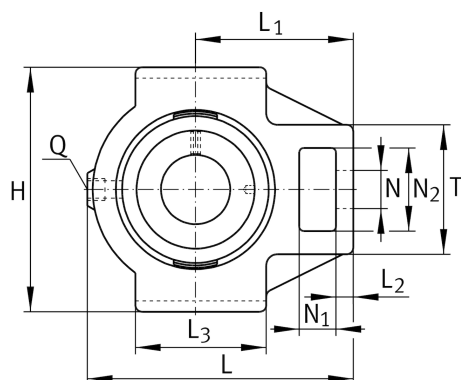

PTUE35-TV-FA125.5

Take-up housing unit

Schaeffler ID:
0574630260000

Take-up housing unit PTUE...-TV, RIBB
plastic

Technical information

Main Dimensions & Performance Data

d	35 mm	Bore diameter
L	125 mm	Length
M	102,5 mm	Housing total width
	0,82 kg	Weight

Dimensions

T	40 mm	Height (housing, mounting side)
	TUE07-TV	Housing
	GRAE35-NPP-B-	Bearing designation
	FA107/125.5	
A ₂	34,5 mm	Width housing
	KASK07-S-G	End cap
	KASK07-S-R-NBR	Open protecting cap

Mounting dimensions

L ₁	76 mm	Distance shaft axis
L ₃	63 mm	Length guidance grooves
A ₁	12 mm	Width guidance groove
H ₁	89 mm	Distance guidance groove
K	M16	Thread fixing bore
Q	1/4-28 UNF	Connection thread lubrication