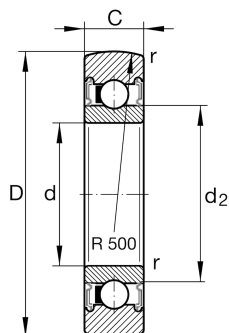

LR202-X-2RSR

Track roller

Schaeffler ID:
0899838820000

Track roller LR..-2RSR, single row, no plastic tyre

Technical information

Main Dimensions & Performance Data

D	40 mm	Outside diameter
d	15 mm	Bore diameter
C	11 mm	Height
$C_{r w}$	7.000 N	Basic dynamic load rating, radial
$C_{0r w}$	3.450 N	Basic static load rating, radial
$C_{ur w}$	175 N	Fatigue load limit, radial
n_{DG}	11.000 1/min	Speed on permanent grease lubrication
	0,068 kg	Weight

Dimensions

d_2	21 mm	Diameter of thrust washer
r_{min}	0,6 mm	Minimum chamfer dimension
R	500 mm	Radius of outer ring outside profile