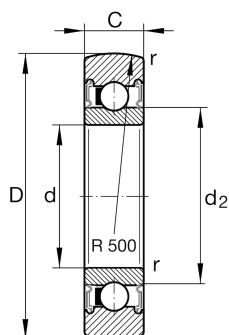

LR203-X-2RSR

Track roller

Schaeffler ID:
0501446690000

Track roller LR..-2RSR, single row, no plastic tyre

Technical information

Main Dimensions & Performance Data

D	47 mm	Outside diameter
d	17 mm	Bore diameter
C	12 mm	Height
$C_{r w}$	8.900 N	Basic dynamic load rating, radial
$C_{0r w}$	4.550 N	Basic static load rating, radial
$C_{ur w}$	229 N	Fatigue load limit, radial
n_{DG}	9.000 1/min	Speed on permanent grease lubrication
	0,11 kg	Weight

Dimensions

d_2	24 mm	Diameter of thrust washer
r_{min}	0,6 mm	Minimum chamfer dimension
R	500 mm	Radius of outer ring outside profile