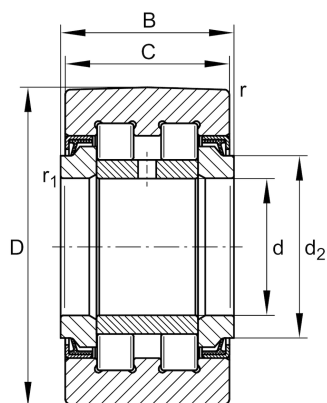

## PWTR45-2RS-XL

Yoke type track roller

Schaeffler ID:  
0645551510000

Yoke type track rollers PWTR..-2RS, full complement cylindrical roller set, with axial guidance, lip seals on both sides

X-life

#### Main Dimensions & Performance Data

d	45 mm	Bore diameter
D	85 mm	Outside diameter
B	32 mm	Width, inner ring
$C_{r w}$	45.500 N	Basic dynamic load rating, radial
$C_{0r w}$	64.000 N	Basic static load rating, radial
$C_{ur w}$	8.400 N	Fatigue load limit, radial
$n_{DG}$	1.300 1/min	Speed on permanent grease lubrication
$F_{0r per}$	64.000 N	Permissible static load, radial
$F_{r per}$	41.000 N	Permissible dynamic load outer ring, radial
	0,851 kg	Weight

#### Dimensions

C	30 mm	Width, outer ring
$d_2$	55,2 mm	Stop diameter of thrust washer
$r_{min}$	1,1 mm	Minimum chamfer dimension
$r_{1 min}$	0,6 mm	Minimum chamfer dimension