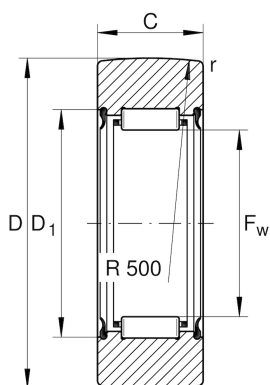

RNA2200-2RSR

Yoke type track roller

Schaeffler ID:
0000271970000

Yoke type track rollers RNA22...-2RSR,
without axial guidance, lip seals on both
sides

Technical information

Main Dimensions & Performance Data

D	30 mm	Outside diameter
F _w	14 mm	Under roller diameter
C	13,8 mm	Width, outer ring
C _{r w}	7.000 N	Basic dynamic load rating, radial
C _{0r w}	6.900 N	Basic static load rating, radial
C _{ur w}	1.120 N	Fatigue load limit, radial
n _{D G}	5.500 1/min	Speed on permanent grease lubrication
	52 g	Weight

Dimensions

D _{1 min}	20 mm	Minimum mounting dimension
r _{min}	0,6 mm	Minimum chamfer dimension
R	500 mm	Radius of outer ring outside profile