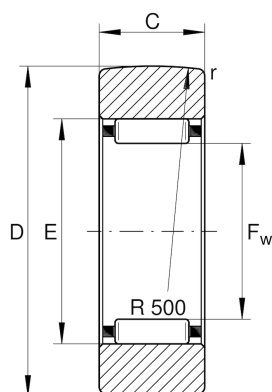

RSTO30

Yoke type track roller

Schaeffler ID:
0000542910000

Yoke type track rollers RSTO, without axial guidance, outer ring without ribs

Technical information

Main Dimensions & Performance Data

D	62 mm	Outside diameter
F_w	38 mm	Under roller diameter
C	19,8 mm	Width, outer ring
$C_{r w}$	23.100 N	Basic dynamic load rating, radial
$C_{0r w}$	35.500 N	Basic static load rating, radial
$C_{ur w}$	4.800 N	Fatigue load limit, radial
n_{DG}	1.300 1/min	Speed on permanent grease lubrication
	0,256 kg	Weight

Dimensions

E	46 mm	Raceway diameter outer ring
r_{min}	0,6 mm	Minimum chamfer dimension
R	500 mm	Radius of outer ring outside profile