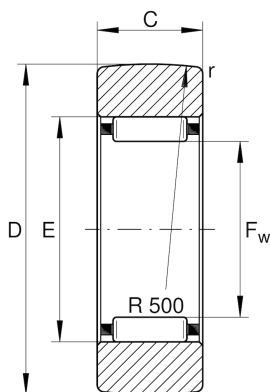

RSTO45

Yoke type track roller

Schaeffler ID:
0000543300000

Yoke type track rollers RSTO, without axial guidance, outer ring without ribs

Technical information

Main Dimensions & Performance Data

D	85 mm	Outside diameter
F _w	55 mm	Under roller diameter
C	19,8 mm	Width, outer ring
C _{r w}	25.000 N	Basic dynamic load rating, radial
C _{0r w}	44.000 N	Basic static load rating, radial
C _{ur w}	6.000 N	Fatigue load limit, radial
n _{DG}	750 1/min	Speed on permanent grease lubrication
	0,005 kg	Weight

Dimensions

E	63 mm	Raceway diameter outer ring
r _{min}	1 mm	Minimum chamfer dimension
R	500 mm	Radius of outer ring outside profile