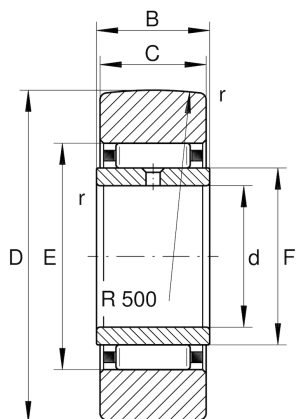

## STO15

Yoke type track roller

Schaeffler ID:  
0000541000000

Yoke type track rollers STO, without axial guidance, outer ring without ribs

### Main Dimensions & Performance Data

d	15 mm	Bore diameter
D	35 mm	Outside diameter
C	11,8 mm	Width, outer ring
$C_{r w}$	9.100 N	Basic dynamic load rating, radial
$C_{0r w}$	11.100 N	Basic static load rating, radial
$C_{ur w}$	1.670 N	Fatigue load limit, radial
$n_{DG}$	3.300 1/min	Speed on permanent grease lubrication
	63,1 g	Weight

### Dimensions

B	12 mm	Width, inner ring
E	26 mm	Raceway diameter outer ring
$r_{min}$	0,3 mm	Minimum chamfer dimension
F	20 mm	Raceway diameter inner ring
R	500 mm	Radius of outer ring outside profile