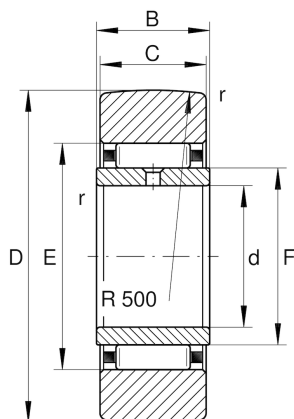

STO45

Yoke type track roller

Schaeffler ID:
0000541780000

Yoke type track rollers STO, without axial guidance, outer ring without ribs

Technical information

Main Dimensions & Performance Data

d	45 mm	Bore diameter
D	85 mm	Outside diameter
C	19,8 mm	Width, outer ring
$C_{r w}$	25.000 N	Basic dynamic load rating, radial
$C_{0r w}$	44.000 N	Basic static load rating, radial
$C_{ur w}$	6.000 N	Fatigue load limit, radial
n_{DG}	750 1/min	Speed on permanent grease lubrication
	0,576 kg	Weight

Dimensions

B	20 mm	Width, inner ring
E	63 mm	Raceway diameter outer ring
r_{min}	1 mm	Minimum chamfer dimension
F	55 mm	Raceway diameter inner ring
R	500 mm	Radius of outer ring outside profile