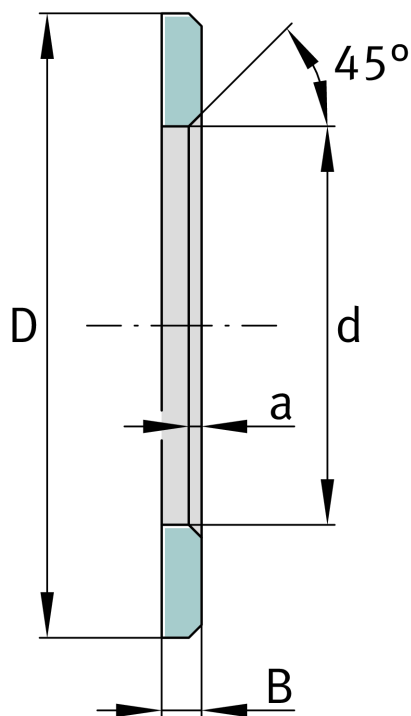


**LS110145**

Bearing washer

Schaeffler ID:
0000551310000Bearing washers, suitable for AXK and
K811

Technical information

**Main Dimensions & Performance Data**

d	110 mm	Bore diameter track washer
D	145 mm	Outside diameter track washer
B	7 mm	Width
	45 °	Chamfer Angle
a _{min}	1,5 mm	Chamfer width
	0,362 kg	Weight