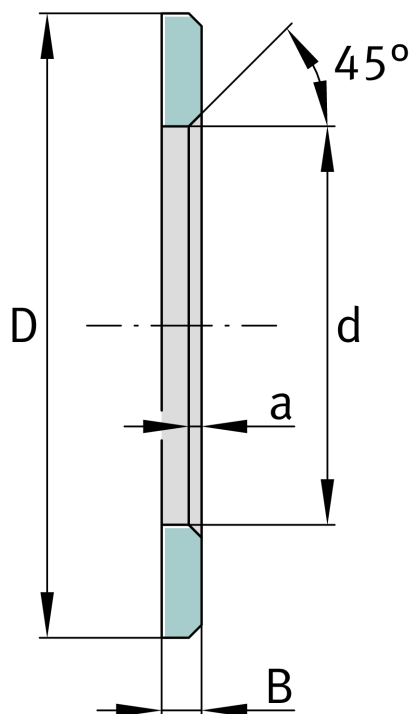


**LS130170**

Bearing washer

Schaeffler ID:
0000552470000Bearing washers, suitable for AXK and
K811

Technical information

**Main Dimensions & Performance Data**

d	130 mm	Bore diameter track washer
D	170 mm	Outside diameter track washer
B	9 mm	Width
	45 °	Chamfer Angle
a _{min}	1,5 mm	Chamfer width
	0,006 kg	Weight