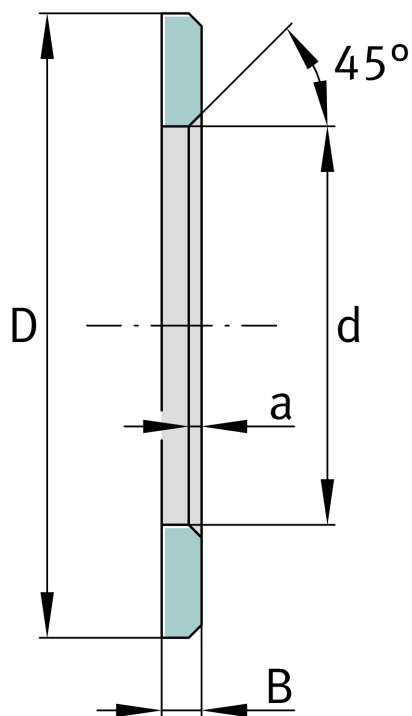


**LS150190**

Bearing washer

Schaeffler ID:  
0000552200000Bearing washers, suitable for AXK and  
K811

## Technical information

**Main Dimensions & Performance Data**

d	150 mm	Bore diameter track washer
D	190 mm	Outside diameter track washer
B	9,5 mm	Width
	45 °	Chamfer Angle
a <sub>min</sub>	1,5 mm	Chamfer width
	0,008 kg	Weight