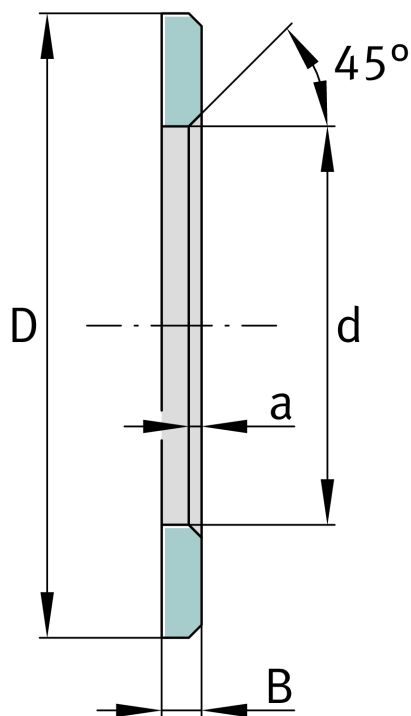


**FAG****LS1528**

Bearing washer

Schaeffler ID:
0383922080000Bearing washers, suitable for AXK and
K811

Technical information

**Main Dimensions & Performance Data**

d	15 mm	Bore diameter track washer
D	28 mm	Outside diameter track washer
B	2,75 mm	Width
	45 °	Chamfer Angle
a _{min}	0,5 mm	Chamfer width
	10 g	Weight