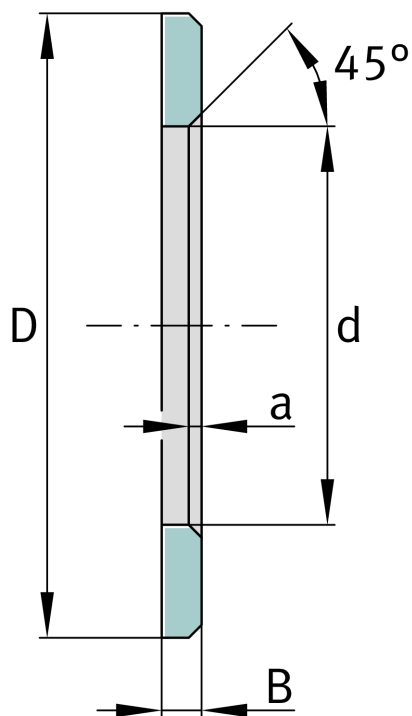

LS160200

Bearing washer

Schaeffler ID:
0000552390000

Bearing washers, suitable for AXK and
K811

Technical information

Main Dimensions & Performance Data

d	160 mm	Bore diameter track washer
D	200 mm	Outside diameter track washer
B	9,5 mm	Width
	45 °	Chamfer Angle
a _{min}	1,5 mm	Chamfer width
	0,795 kg	Weight