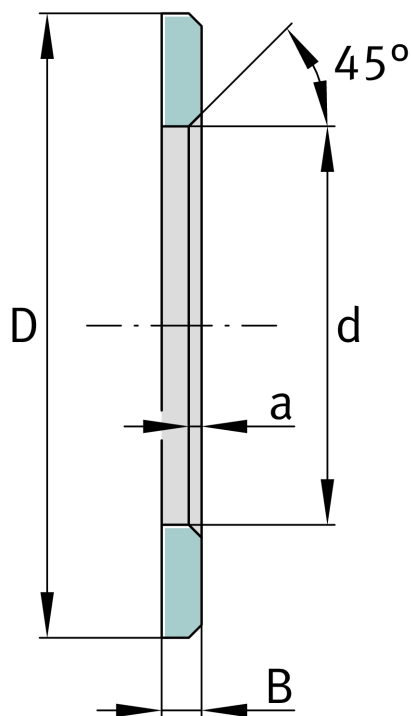


**LS75100**

Bearing washer

Schaeffler ID:
0000551820000Bearing washers, suitable for AXK and
K811

Technical information

**Main Dimensions & Performance Data**

d	75 mm	Bore diameter track washer
D	100 mm	Outside diameter track washer
B	5,75 mm	Width
	45 °	Chamfer Angle
a _{min}	1,5 mm	Chamfer width
	0,143 kg	Weight