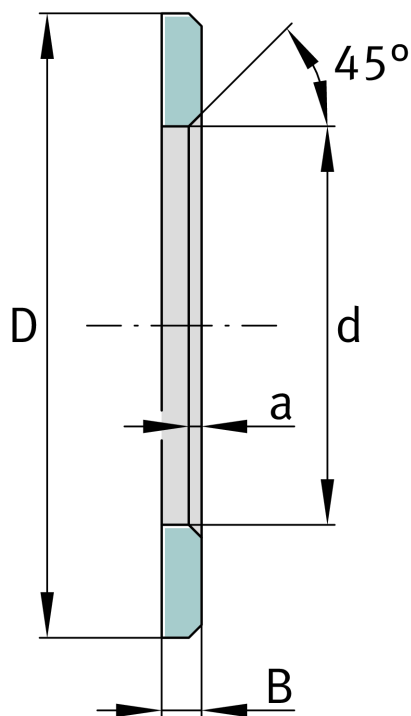

## LS80105

Bearing washer

Schaeffler ID:  
0000551070000

Bearing washers, suitable for AXK and  
K811

### Technical information

#### Main Dimensions & Performance Data

d	80 mm	Bore diameter track washer
D	105 mm	Outside diameter track washer
B	5,75 mm	Width
	45 °	Chamfer Angle
a <sub>min</sub>	1,5 mm	Chamfer width
	0,002 kg	Weight