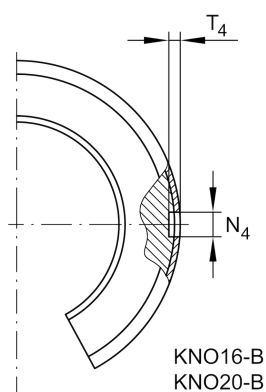

### Linear ball bearing

Schaeffler ID:  
0244542730000

Linear ball bearings KNO..-B-PP,  
Lightweight range, open design, sealed  
on all sides, with relubrication facility,  
adjustable angle

### Main Dimensions & Performance Data

$F_w$	16 mm	Bore diameter of ball complement
$D$	26 mm	Outside diameter
$L$	36 mm	length
$C_{max}$	1.000 N	load capacity dyn.
$C_{0max}$	750 N	load capacity stat.
	20 g	Weight

### Mounting dimensions

$B_2$	9 mm	Width of sector opening
$T_4$	0,7 mm	
$N_4$	3 mm	
$\alpha$	68 °	Angle of sector opening
$b_{1max}$	1,5 mm	
	4	Number of rows balls