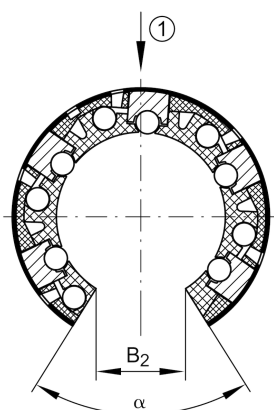

## KNO16-B-PP

### Linear ball bearing

Schaeffler ID:  
0244542730000

Linear ball bearings KNO..-B-PP,  
Lightweight range, open design, sealed  
on all sides, with relubrication facility,  
adjustable angle

### Main Dimensions & Performance Data

$F_w$	16 mm	Bore diameter of ball complement
$D$	26 mm	Outside diameter
$L$	36 mm	length
$C_{max}$	1.000 N	load capacity dyn.
$C_{0max}$	750 N	load capacity stat.
	20 g	Weight

### Mounting dimensions

$B_2$	9 mm	Width of sector opening
$T_4$	0,7 mm	
$N_4$	3 mm	
$\alpha$	68 °	Angle of sector opening
$b_{1max}$	1,5 mm	
	4	Number of rows balls