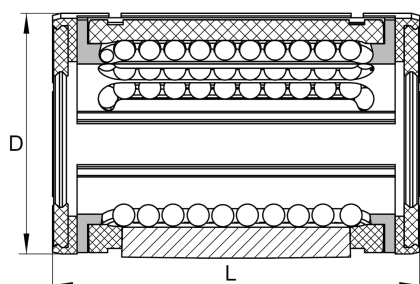

KSO16-PP

Linear ball bearing

Schaeffler ID:
0067536980000

Linear ball bearings KSO...-PP, heavy load range, lip seals on both sides

Technical information

KS16, 20
KSO16, 20

Main Dimensions & Performance Data

F_w	16 mm	Bore diameter of ball complement
D	26 mm	Outside diameter
L	36 mm	length
C_{max}	1.430 N	load capacity dyn.
C_{0max}	1.550 N	load capacity stat.
	21,39 g	Weight

Mounting dimensions

B_2	10,1 mm	Width of sector opening
N_1	3 mm	
N_4	3 mm	
α	78 °	Angle of sector opening
	6	Number of rows balls