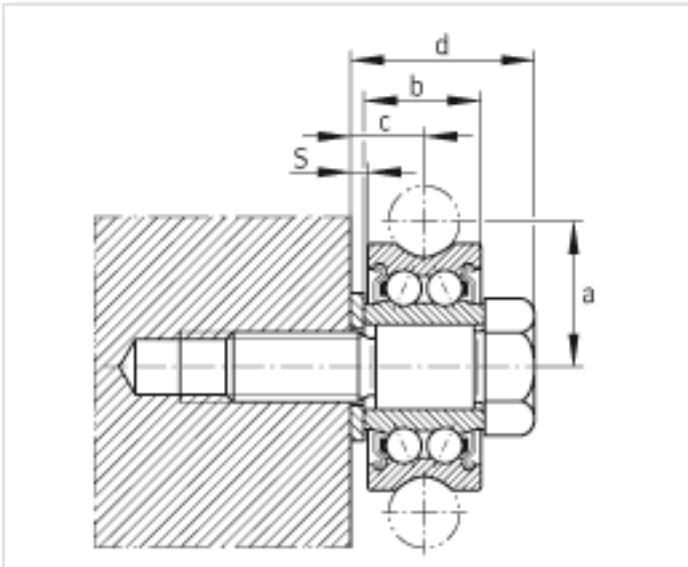

## Journal LFE12-1/M12 (Series LFE)

eccentric bolts for track rollers LFR

The datasheet is only an overview of dimensions and basic load ratings of the selected product. Please always observe all the guidelines in these overview pages. Further information is given on many products under the menu item "Description". You can also order comprehensive information via the Catalogue ordering system ([https://www.schaeffler.de/content.schaeffler.de/en/news\\_media/index.jsp](https://www.schaeffler.de/content.schaeffler.de/en/news_media/index.jsp)) or by telephone on +49 (91 32) 82 - 28 97.

G1	M12
G2	M12
L1	57 mm
A5	41 mm
d	12 mm
Ds	19 mm
E	1 mm
H1	6,5 mm
L3	24 mm
L7	5 mm
S	1,8 mm
W1	17 mm
W2	6 mm

Mounting situation