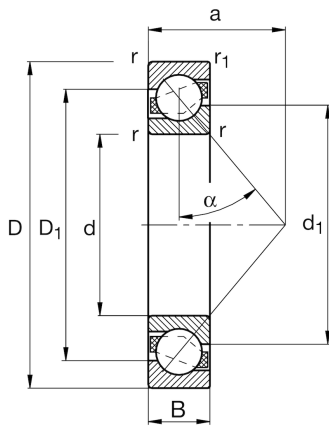

FAG

★ 7200-B-XL-TVP

Angular contact ball bearing

Schaeffler ID:
0167249330000

Angular contact ball bearing 72..-B-XL-
TVP, single row, X-life, plastic cage

★ Preferred product

X-life

Technical information

Temperature range

T_{min}	-30 °C	Operating temperature min.
T_{max}	120 °C	Operating temperature max.
	0,032 kg	Weight

Main Dimensions & Performance Data

d	10 mm	Bore diameter
D	30 mm	Outside diameter
B	9 mm	Width
C_r	5.600 N	Basic dynamic load rating, radial
C_{0r}	2.600 N	Basic static load rating, radial
C_{ur}	179 N	Fatigue load limit, radial
n_G	37.500 1/min	Limiting speed
n_{gr}	22.600 1/min	Reference speed

Dimensions

r_{min}	0,6 mm	Minimum chamfer dimension
$r_{1 min}$	0,3 mm	Minimum chamfer dimension
D_1	22 mm	Shoulder diameter on outer ring wide side face
d_1	18,3 mm	Shoulder diameter on inner ring wide side face
a	13 mm	Distance between the apexes of the pressure cones
α	40 °	Contact angle

Mounting dimensions

$d_{a min}$	14,2 mm	Minimum diameter of shaft shoulder
$D_{a max}$	25,8 mm	Maximum diameter of housing shoulder
$D_{b max}$	27,6 mm	Maximaler Durchmesser der Gehäuseschulter
$r_{a max}$	0,6 mm	Maximum fillet radius of shaft
$r_{a1 max}$	0,3 mm	Maximum fillet radius of housing