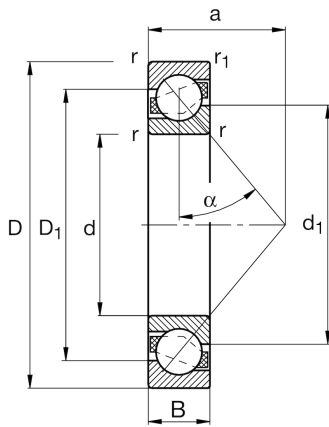

FAG

★ 7210-B-XL-TVP

Angular contact ball bearing

Schaeffler ID:
0167252630000Angular contact ball bearing 72..-B-XL-
TVP, single row, X-life, plastic cage

★ Preferred product

X-life

Technical information

Temperature range

T_{\min}	-30 °C	Operating temperature min.
T_{\max}	120 °C	Operating temperature max.
	0,455 kg	Weight

Main Dimensions & Performance Data

d	50 mm	Bore diameter
D	90 mm	Outside diameter
B	20 mm	Width
C_r	41.500 N	Basic dynamic load rating, radial
C_{0r}	28.500 N	Basic static load rating, radial
C_{ur}	1.970 N	Fatigue load limit, radial
n_G	10.300 1/min	Limiting speed
n_{gr}	7.600 1/min	Reference speed

Dimensions

r_{\min}	1,1 mm	Minimum chamfer dimension
$r_{1\min}$	0,6 mm	Minimum chamfer dimension
D_1	74,8 mm	Shoulder diameter on outer ring wide side face
d_1	66,3 mm	Shoulder diameter on inner ring wide side face
a	39 mm	Distance between the apexes of the pressure cones
α	40 °	Contact angle

Mounting dimensions

$d_{a\min}$	57 mm	Minimum diameter of shaft shoulder
$D_{a\max}$	83 mm	Maximum diameter of housing shoulder
$D_{b\max}$	85,8 mm	Maximaler Durchmesser der Gehäuseschulter
$r_{a\max}$	1 mm	Maximum fillet radius of shaft
$r_{a1\max}$	0,6 mm	Maximum fillet radius of housing