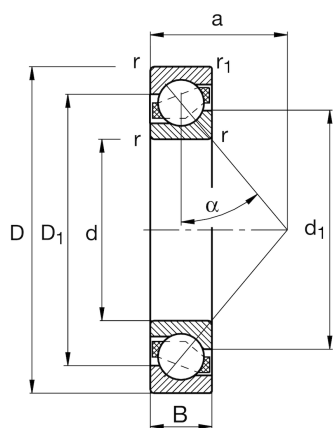

FAG

★ 7220-B-XL-TVP

Angular contact ball bearing

Schaeffler ID:
0167256110000Angular contact ball bearing 72..-B-XL-
TVP, single row, X-life, plastic cage

★ Preferred product

X-life

Technical information

Temperature range

T_{\min}	-30 °C	Operating temperature min.
T_{\max}	120 °C	Operating temperature max.
	3,145 kg	Weight

Main Dimensions & Performance Data

d	100 mm	Bore diameter
D	180 mm	Outside diameter
B	34 mm	Width
C_r	142.000 N	Basic dynamic load rating, radial
C_{0r}	124.000 N	Basic static load rating, radial
C_{ur}	7.300 N	Fatigue load limit, radial
n_G	4.850 1/min	Limiting speed
n_{gr}	4.250 1/min	Reference speed

Dimensions

r_{\min}	2,1 mm	Minimum chamfer dimension
$r_{1\min}$	1,1 mm	Minimum chamfer dimension
D_1	149,6 mm	Shoulder diameter on outer ring wide side face
d_1	132,3 mm	Shoulder diameter on inner ring wide side face
a	76 mm	Distance between the apexes of the pressure cones
α	40 °	Contact angle

Mounting dimensions

$d_{a\min}$	112 mm	Minimum diameter of shaft shoulder
$D_{a\max}$	168 mm	Maximum diameter of housing shoulder
$D_{b\max}$	173 mm	Maximaler Durchmesser der Gehäuseschulter
$r_{a\max}$	2,1 mm	Maximum fillet radius of shaft
$r_{a1\max}$	1 mm	Maximum fillet radius of housing