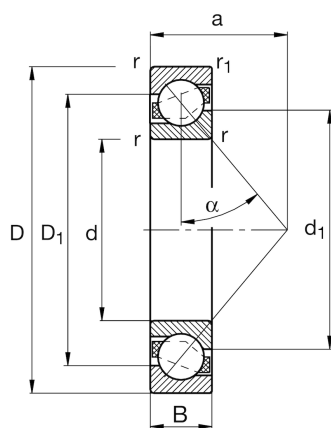

FAG

★ 7301-B-XL-TVP

Angular contact ball bearing

Schaeffler ID:
0167257860000Angular contact ball bearing 73..-B-XL-
TVP, single row, X-life, plastic cage

★ Preferred product

X-life

Technical information

Temperature range

T_{\min}	-30 °C	Operating temperature min.
T_{\max}	120 °C	Operating temperature max.
	0,06 kg	Weight

Main Dimensions & Performance Data

d	12 mm	Bore diameter
D	37 mm	Outside diameter
B	12 mm	Width
C_r	12.200 N	Basic dynamic load rating, radial
C_{0r}	5.300 N	Basic static load rating, radial
C_{ur}	365 N	Fatigue load limit, radial
n_G	28.000 1/min	Limiting speed
n_{gr}	16.300 1/min	Reference speed

Dimensions

r_{\min}	1 mm	Minimum chamfer dimension
$r_{1\min}$	0,6 mm	Minimum chamfer dimension
D_1	27,2 mm	Shoulder diameter on outer ring wide side face
d_1	22,3 mm	Shoulder diameter on inner ring wide side face
a	16 mm	Distance between the apexes of the pressure cones
α	40 °	Contact angle

Mounting dimensions

$d_{a\min}$	17,6 mm	Minimum diameter of shaft shoulder
$D_{a\max}$	31,4 mm	Maximum diameter of housing shoulder
$D_{b\max}$	32,8 mm	Maximaler Durchmesser der Gehäuseschulter
$r_{a\max}$	1 mm	Maximum fillet radius of shaft
$r_{a1\max}$	0,6 mm	Maximum fillet radius of housing