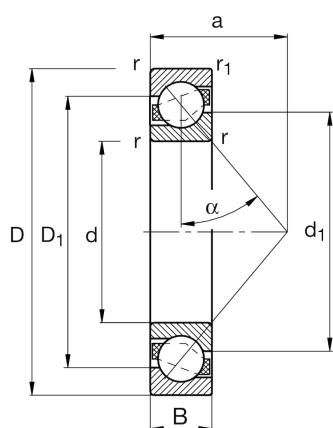

FAG

★ 7224-B-XL-TVP

Angular contact ball bearing

Schaeffler ID:
0191161600000Angular contact ball bearing 72..-B-XL-
TVP, single row, X-life, plastic cage

★ Preferred product

X-life

Technical information

Temperature range

T_{\min}	-30 °C	Operating temperature min.
T_{\max}	120 °C	Operating temperature max.
	5,395 kg	Weight

Main Dimensions & Performance Data

d	120 mm	Bore diameter
D	215 mm	Outside diameter
B	40 mm	Width
C_r	182.000 N	Basic dynamic load rating, radial
C_{0r}	178.000 N	Basic static load rating, radial
C_{ur}	9.600 N	Fatigue load limit, radial
n_G	4.000 1/min	Limiting speed
n_{gr}	3.700 1/min	Reference speed

Dimensions

r_{\min}	2,1 mm	Minimum chamfer dimension
$r_{1\min}$	1,1 mm	Minimum chamfer dimension
D_1	178,9 mm	Shoulder diameter on outer ring wide side face
d_1	157,2 mm	Shoulder diameter on inner ring wide side face
a	90 mm	Distance between the apexes of the pressure cones
α	40 °	Contact angle

Mounting dimensions

$d_{a\min}$	132 mm	Minimum diameter of shaft shoulder
$D_{a\max}$	203 mm	Maximum diameter of housing shoulder
$D_{b\max}$	208 mm	Maximaler Durchmesser der Gehäuseschulter
$r_{a\max}$	2,1 mm	Maximum fillet radius of shaft
$r_{a1\max}$	1 mm	Maximum fillet radius of housing