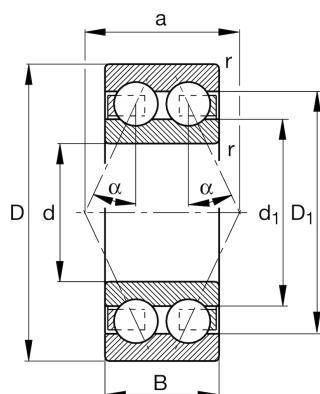

Technical information

Temperature range

$T_{\min}$	-30 °C	Operating temperature min.
$T_{\max}$	120 °C	Operating temperature max.
	0,278 kg	Weight

Main Dimensions & Performance Data

d	30 mm	Bore diameter
D	62 mm	Outside diameter
B	23,8 mm	Width
C_r	31.000 N	Basic dynamic load rating, radial
C_{0r}	22.200 N	Basic static load rating, radial
C_{ur}	1.540 N	Fatigue load limit, radial
n_G	11.900 1/min	Limiting speed
n_{gr}	11.100 1/min	Reference speed

Dimensions

$r_{\min}$	1 mm	Minimum chamfer dimension
D_1	53,3 mm	Shoulder diameter outer ring
d_1	42,2 mm	Shoulder diameter inner ring
a	36,4 mm	Distance between the apexes of the pressure cones
α	30 °	Contact angle

Mounting dimensions

$d_{a\min}$	35,6 mm	Minimum diameter shaft shoulder
$D_{a\max}$	56,4 mm	Maximum diameter of housing shoulder
$r_{a\max}$	1 mm	Maximum fillet radius