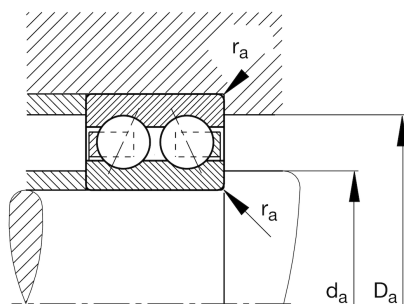

Technical information

Temperature range

$T_{\min}$	-30 °C	Operating temperature min.
$T_{\max}$	120 °C	Operating temperature max.
	0,278 kg	Weight

Main Dimensions & Performance Data

d	30 mm	Bore diameter
D	62 mm	Outside diameter
B	23,8 mm	Width
C_r	31.000 N	Basic dynamic load rating, radial
C_{0r}	22.200 N	Basic static load rating, radial
C_{ur}	1.540 N	Fatigue load limit, radial
n_G	11.900 1/min	Limiting speed
n_{gr}	11.100 1/min	Reference speed

Dimensions

$r_{\min}$	1 mm	Minimum chamfer dimension
D_1	53,3 mm	Shoulder diameter outer ring
d_1	42,2 mm	Shoulder diameter inner ring
a	36,4 mm	Distance between the apexes of the pressure cones
α	30 °	Contact angle

Mounting dimensions

$d_{a\min}$	35,6 mm	Minimum diameter shaft shoulder
$D_{a\max}$	56,4 mm	Maximum diameter of housing shoulder
$r_{a\max}$	1 mm	Maximum fillet radius