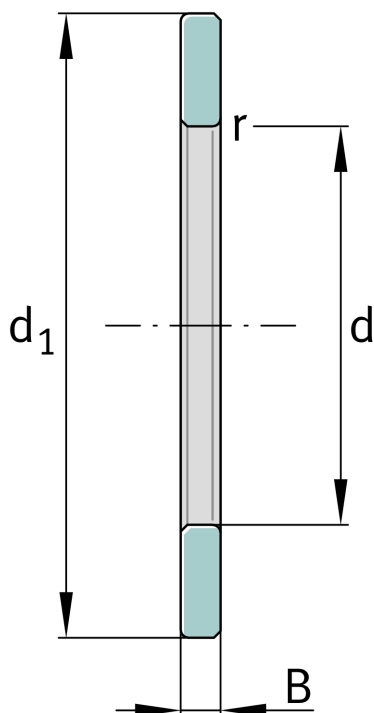

★ WS81102

Shaft locating washer

Schaeffler ID:
0000251600000

Axial cylindrical roller bearings 811, single direction, comprising K811, GS, WS

★ Preferred product

Technical information

Main Dimensions & Performance Data

d	15 mm	Bore diameter
d ₁	28 mm	Lip diameter shaft washer
B	2,75 mm	Height shaft washer
Z		Bore diameter shaft washer
	9 g	Weight

Mounting dimensions

r _{min}	0,3 mm	minimum chamfer dimension
------------------	--------	---------------------------