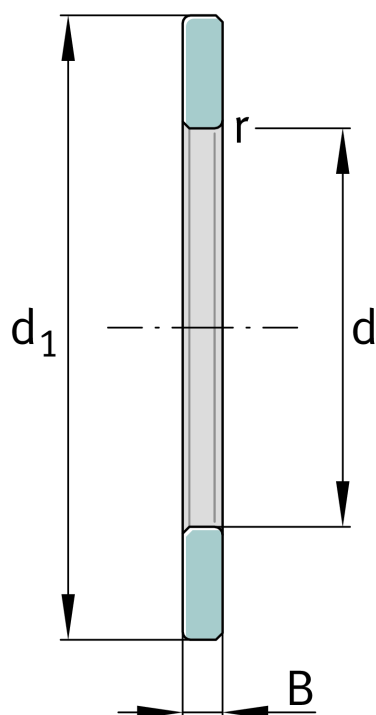

## ★ WS81107

Shaft locating washer

Schaeffler ID:  
0000252670000

Axial cylindrical roller bearings 811, single direction, comprising K811, GS, WS

★ Preferred product

### Technical information

#### Main Dimensions & Performance Data

d	35 mm	Bore diameter
d <sub>1</sub>	52 mm	Lip diameter shaft washer
B	3,5 mm	Height shaft washer
Z		Bore diameter shaft washer
	29,5 g	Weight

#### Mounting dimensions

r <sub>min</sub>	0,6 mm	minimum chamfer dimension
------------------	--------	---------------------------