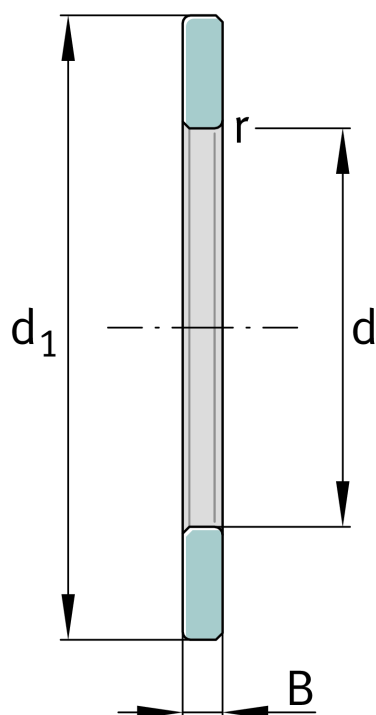

★ WS81108

Shaft locating washer

Schaeffler ID:
0000252830000

Axial cylindrical roller bearings 811, single
direction, comprising K811, GS, WS

★ Preferred product

Technical information

Main Dimensions & Performance Data

d	40 mm	Bore diameter
d ₁	60 mm	Lip diameter shaft washer
B	3,5 mm	Height shaft washer
Z		Bore diameter shaft washer
	40 g	Weight

Mounting dimensions

r _{min}	0,6 mm	minimum chamfer dimension
------------------	--------	---------------------------