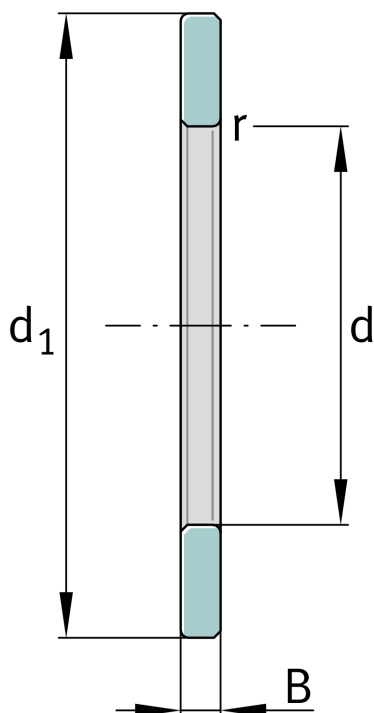

★ WS81109

Shaft locating washer

Schaeffler ID:
0000253050000

Axial cylindrical roller bearings 811, single
direction, comprising K811, GS, WS

★ Preferred product

Technical information

Main Dimensions & Performance Data

d	45 mm	Bore diameter
d ₁	65 mm	Lip diameter shaft washer
B	4 mm	Height shaft washer
Z		Bore diameter shaft washer
	51 g	Weight

Mounting dimensions

r _{min}	0,6 mm	minimum chamfer dimension
------------------	--------	---------------------------