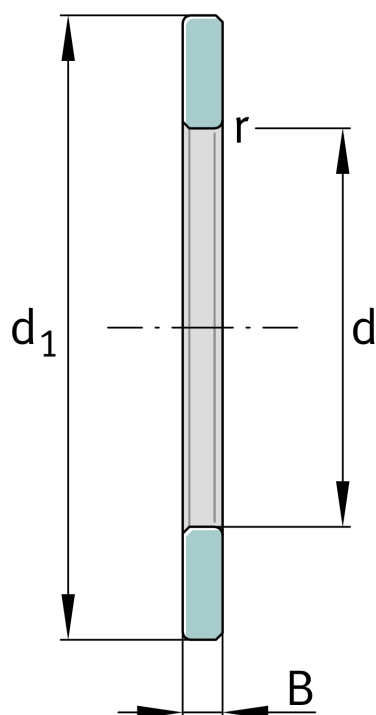

**WS81114**

Shaft locating washer

Schaeffler ID:
0000254020000Axial cylindrical roller bearings 811, single
direction, comprising K811, GS, WS

Technical information

**Main Dimensions & Performance Data**

d	70 mm	Bore diameter
d ₁	95 mm	Lip diameter shaft washer
B	5,25 mm	Height shaft washer
Z		Bore diameter shaft washer
	0,001 kg	Weight

Mounting dimensions

r _{min}	1 mm	minimum chamfer dimension
------------------	------	---------------------------