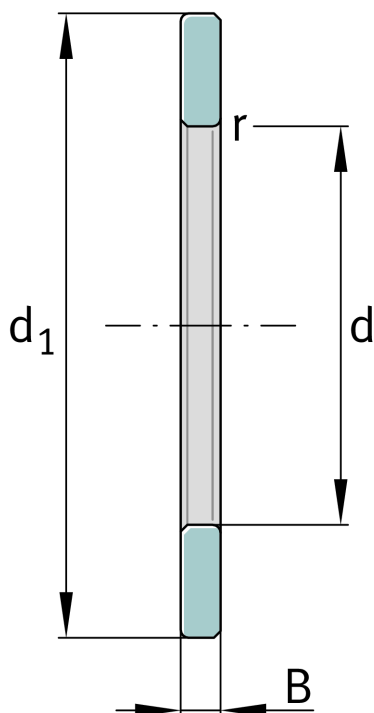

**WS81132**

Shaft locating washer

Schaeffler ID:  
0000255850000Axial cylindrical roller bearings 811, single  
direction, comprising K811, GS, WS

## Technical information

**Main Dimensions & Performance Data**

d	160 mm	Bore diameter
d <sub>1</sub>	198 mm	Lip diameter shaft washer
B	9,5 mm	Height shaft washer
Z		Bore diameter shaft washer
	0,78 kg	Weight

**Mounting dimensions**

r <sub>min</sub>	1 mm	minimum chamfer dimension
------------------	------	---------------------------