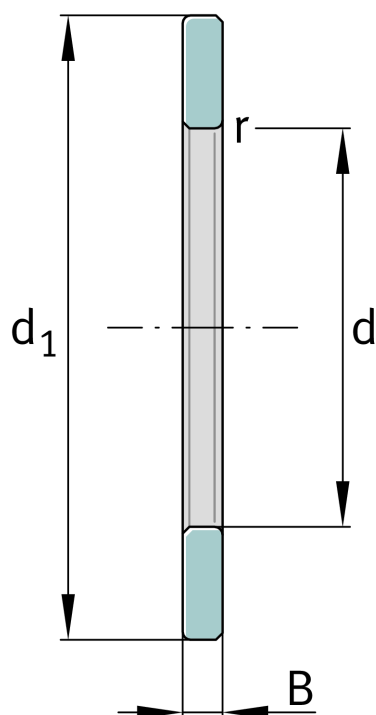

**WS81152**

Shaft locating washer

Schaeffler ID:
0000229500000Axial cylindrical roller bearings 811, single
direction, comprising K811, GS, WS

Technical information

**Main Dimensions & Performance Data**

d	260 mm	Bore diameter
d ₁	317 mm	Lip diameter shaft washer
B	13,5 mm	Height shaft washer
Z		Bore diameter shaft washer
	2,73 kg	Weight

Mounting dimensions

r _{min}	1,5 mm	minimum chamfer dimension
------------------	--------	---------------------------