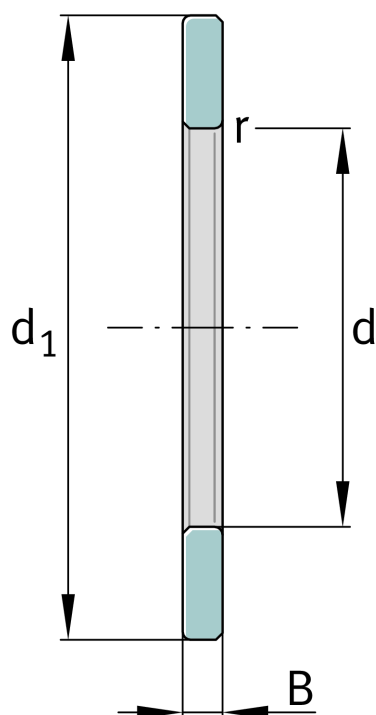

**WS81232**

Shaft locating washer

Schaeffler ID:
0000270730000Axial cylindrical roller bearings 812, single
direction, comprising K812, GS, WS

Technical information

**Main Dimensions & Performance Data**

d	160 mm	Bore diameter
d ₁	222 mm	Lip diameter shaft washer
B	15 mm	Height shaft washer
Z		Bore diameter shaft washer
	2,3 kg	Weight

Mounting dimensions

r _{min}	1,5 mm	minimum chamfer dimension
------------------	--------	---------------------------