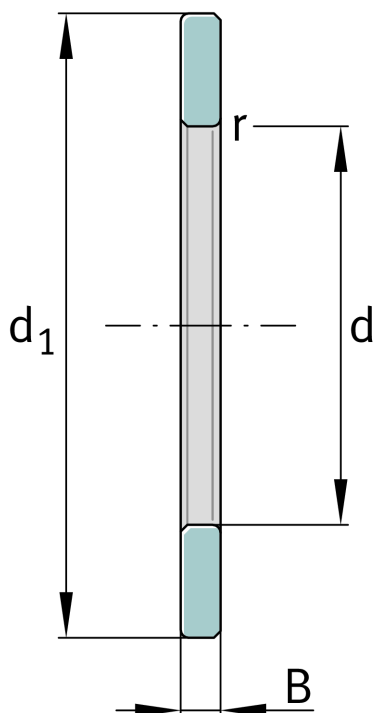

**WS89310**

Shaft locating washer

Schaeffler ID:
0000256660000Axial cylindrical roller bearings 893, single
direction, comprising K893, GS, WS

Technical information

**Main Dimensions & Performance Data**

d	50 mm	Bore diameter
d ₁	95 mm	Lip diameter shaft washer
B	9,5 mm	Height shaft washer
Z		Bore diameter shaft washer
	0,004 kg	Weight

Mounting dimensions

r _{min}	1,1 mm	minimum chamfer dimension
------------------	--------	---------------------------