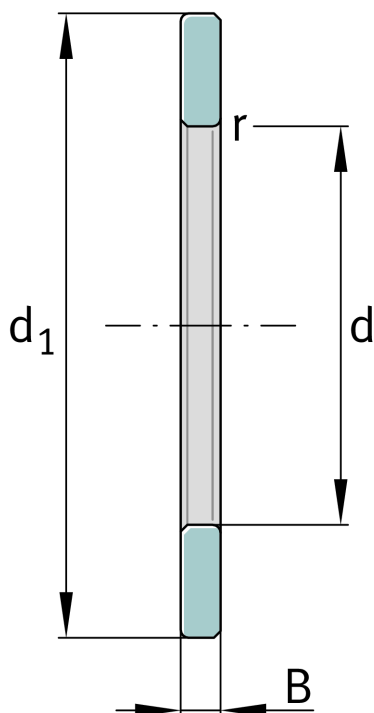

**WS89315**

Shaft locating washer

Schaeffler ID:
0000263100000Axial cylindrical roller bearings 893, single
direction, comprising K893, GS, WS

Technical information

**Main Dimensions & Performance Data**

d	75 mm	Bore diameter
d ₁	135 mm	Lip diameter shaft washer
B	12,5 mm	Height shaft washer
Z		Bore diameter shaft washer
	0,96 kg	Weight

Mounting dimensions

r _{min}	1,5 mm	minimum chamfer dimension
------------------	--------	---------------------------