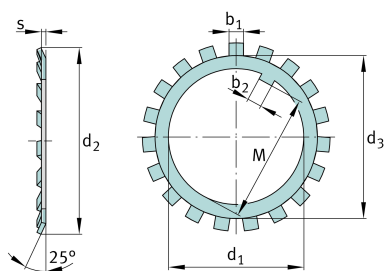

**FAG****MB14**

Securing plate

Schaeffler ID:
0167332150000Tab washers MB, main dimensions to DIN
5406

Technical information

**Main Dimensions & Performance Data**

d_1	70 mm	bore diameter
d_2	98 mm	Outside diameter
s	1,5 mm	Thickness
	32 g	Weight

Dimensions

	100	Counted quantity
--	-----	------------------

Mounting dimensions

d_3	85 mm	Plant diameter outside
b_2	8 mm	Distance lug
M	66,5 mm	Distance lug
b_1	8 mm	Width lock washer tab