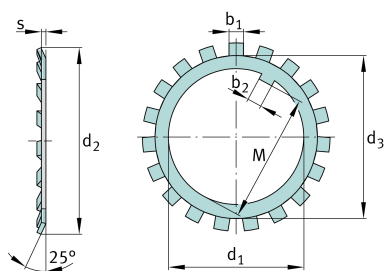

**FAG****MB27**

Securing plate

Schaeffler ID:  
0383838960000Tab washers MB, main dimensions to DIN  
5406

## Technical information

**Main Dimensions & Performance Data**

$d_1$	135 mm	bore diameter
$d_2$	185 mm	Outside diameter
$s$	2 mm	Thickness
	0,001 kg	Weight

**Dimensions**

	100	Counted quantity
--	-----	------------------

**Mounting dimensions**

$d_3$	160 mm	Plant diameter outside
$b_2$	14 mm	Distance lug
$M$	130 mm	Distance lug
$b_1$	14 mm	Width lock washer tab