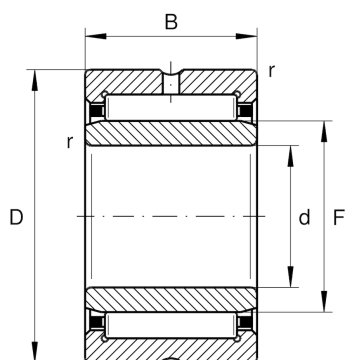

★ NA6901-XL

Radial roller bearing

Schaeffler ID:
0507430070000

Radial roller bearing NA..-XL

★ Preferred product

X-life

Technical information

Temperature range

T_{min}	-30 °C	Operating temperature min.
T_{max}	120 °C	Operating temperature max.
	0,046 kg	Weight

Main Dimensions & Performance Data

d	12 mm	Bore diameter
D	24 mm	Outside diameter
B	22 mm	Width
C_r	18.100 N	Basic dynamic load rating, radial
C_{0r}	21.600 N	Basic static load rating, radial
C_{ur}	3.850 N	Fatigue load limit, radial
n_G	23.200 1/min	Limiting speed
$n_{G Grease}$	13.900 1/min	Limiting speed for grease lubrication
n_{gr}	13.300 1/min	Reference speed

Dimensions

r_{min}	0,3 mm	Minimum chamfer dimension
F	16 mm	Raceway diameter inner ring
s	1 mm	Axial displacement