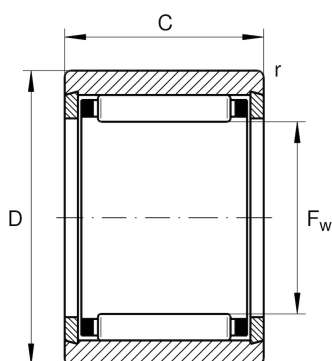

★ NK10/12-TV-XL

Needle roller bearing

Schaeffler ID:
0507532900000

Needle roller bearings NK, light series

★ Preferred product

X-life

Technical information

Temperature range

$T_{\min}$	-20 °C	Operating temperature min.
$T_{\max}$	120 °C	Operating temperature max.
	10,3 g	Weight

Main Dimensions & Performance Data

F_w	10 mm	Under roller diameter
D	17 mm	Outside diameter
C	12 mm	Width, outer ring
C_r	5.300 N	Basic dynamic load rating, radial
C_{0r}	5.500 N	Basic static load rating, radial
C_{ur}	940 N	Fatigue load limit, radial
n_G	29.500 1/min	Limiting speed
n_{gr}	29.000 1/min	Reference speed

Dimensions

$r_{\min}$	0,3 mm	Minimum chamfer dimension

Additional information

G10X17X3	Sealing ring
SD10X17X3	Sealing ring 2