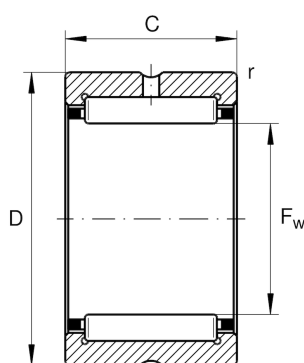

★ NK32/20-TV-XL

Needle roller bearing

Schaeffler ID:
0507542030000

Needle roller bearings NK, light series

★ Preferred product

X-life

Technical information

Temperature range

T_{\min}	-20 °C	Operating temperature min.
T_{\max}	120 °C	Operating temperature max.
	0,063 kg	Weight

Main Dimensions & Performance Data

F_w	32 mm	Under roller diameter
D	42 mm	Outside diameter
C	20 mm	Width, outer ring
C_r	29.500 N	Basic dynamic load rating, radial
C_{0r}	44.500 N	Basic static load rating, radial
C_{ur}	8.000 N	Fatigue load limit, radial
n_G	14.000 1/min	Limiting speed
n_{gr}	8.000 1/min	Reference speed

Dimensions

r_{\min}	0,3 mm	Minimum chamfer dimension
------------	--------	---------------------------

Additional information

G32X42X4	Sealing ring
SD32X42X4	Sealing ring 2