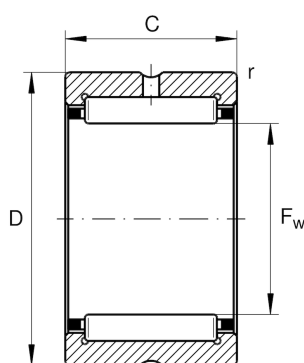

★ NK40/20-TV-XL

Needle roller bearing

Schaeffler ID:
0507542890000

Needle roller bearings NK, light series

★ Preferred product

X-life

Technical information

Temperature range

$T_{\min}$	-20 °C	Operating temperature min.
$T_{\max}$	120 °C	Operating temperature max.
	76,41 g	Weight

Main Dimensions & Performance Data

F_w	40 mm	Under roller diameter
D	50 mm	Outside diameter
C	20 mm	Width, outer ring
C_r	33.500 N	Basic dynamic load rating, radial
C_{0r}	56.000 N	Basic static load rating, radial
C_{ur}	10.000 N	Fatigue load limit, radial
n_G	11.400 1/min	Limiting speed
n_{gr}	6.500 1/min	Reference speed

Dimensions

$r_{\min}$	0,3 mm	Minimum chamfer dimension

Additional information

G40X50X4	Sealing ring
SD40X50X4	Sealing ring 2