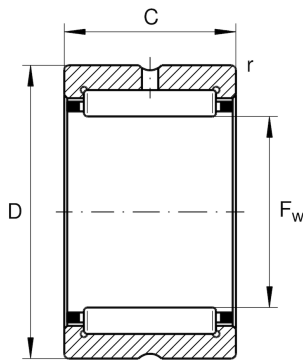

★ NK45/30-TV-XL

Needle roller bearing

Schaeffler ID:
0507543510000

Needle roller bearings NK, light series

★ Preferred product

X-life

Technical information

Temperature range

T_{\min}	-20 °C	Operating temperature min.
T_{\max}	120 °C	Operating temperature max.
	0,001 kg	Weight

Main Dimensions & Performance Data

F_w	45 mm	Under roller diameter
D	55 mm	Outside diameter
C	30 mm	Width, outer ring
C_r	52.000 N	Basic dynamic load rating, radial
C_{0r}	103.000 N	Basic static load rating, radial
C_{ur}	19.500 N	Fatigue load limit, radial
n_G	10.200 1/min	Limiting speed
n_{gr}	5.700 1/min	Reference speed

Dimensions

r_{\min}	0,3 mm	Minimum chamfer dimension
------------	--------	---------------------------

Additional information

G45X55X4	Sealing ring
SD45X55X4	Sealing ring 2